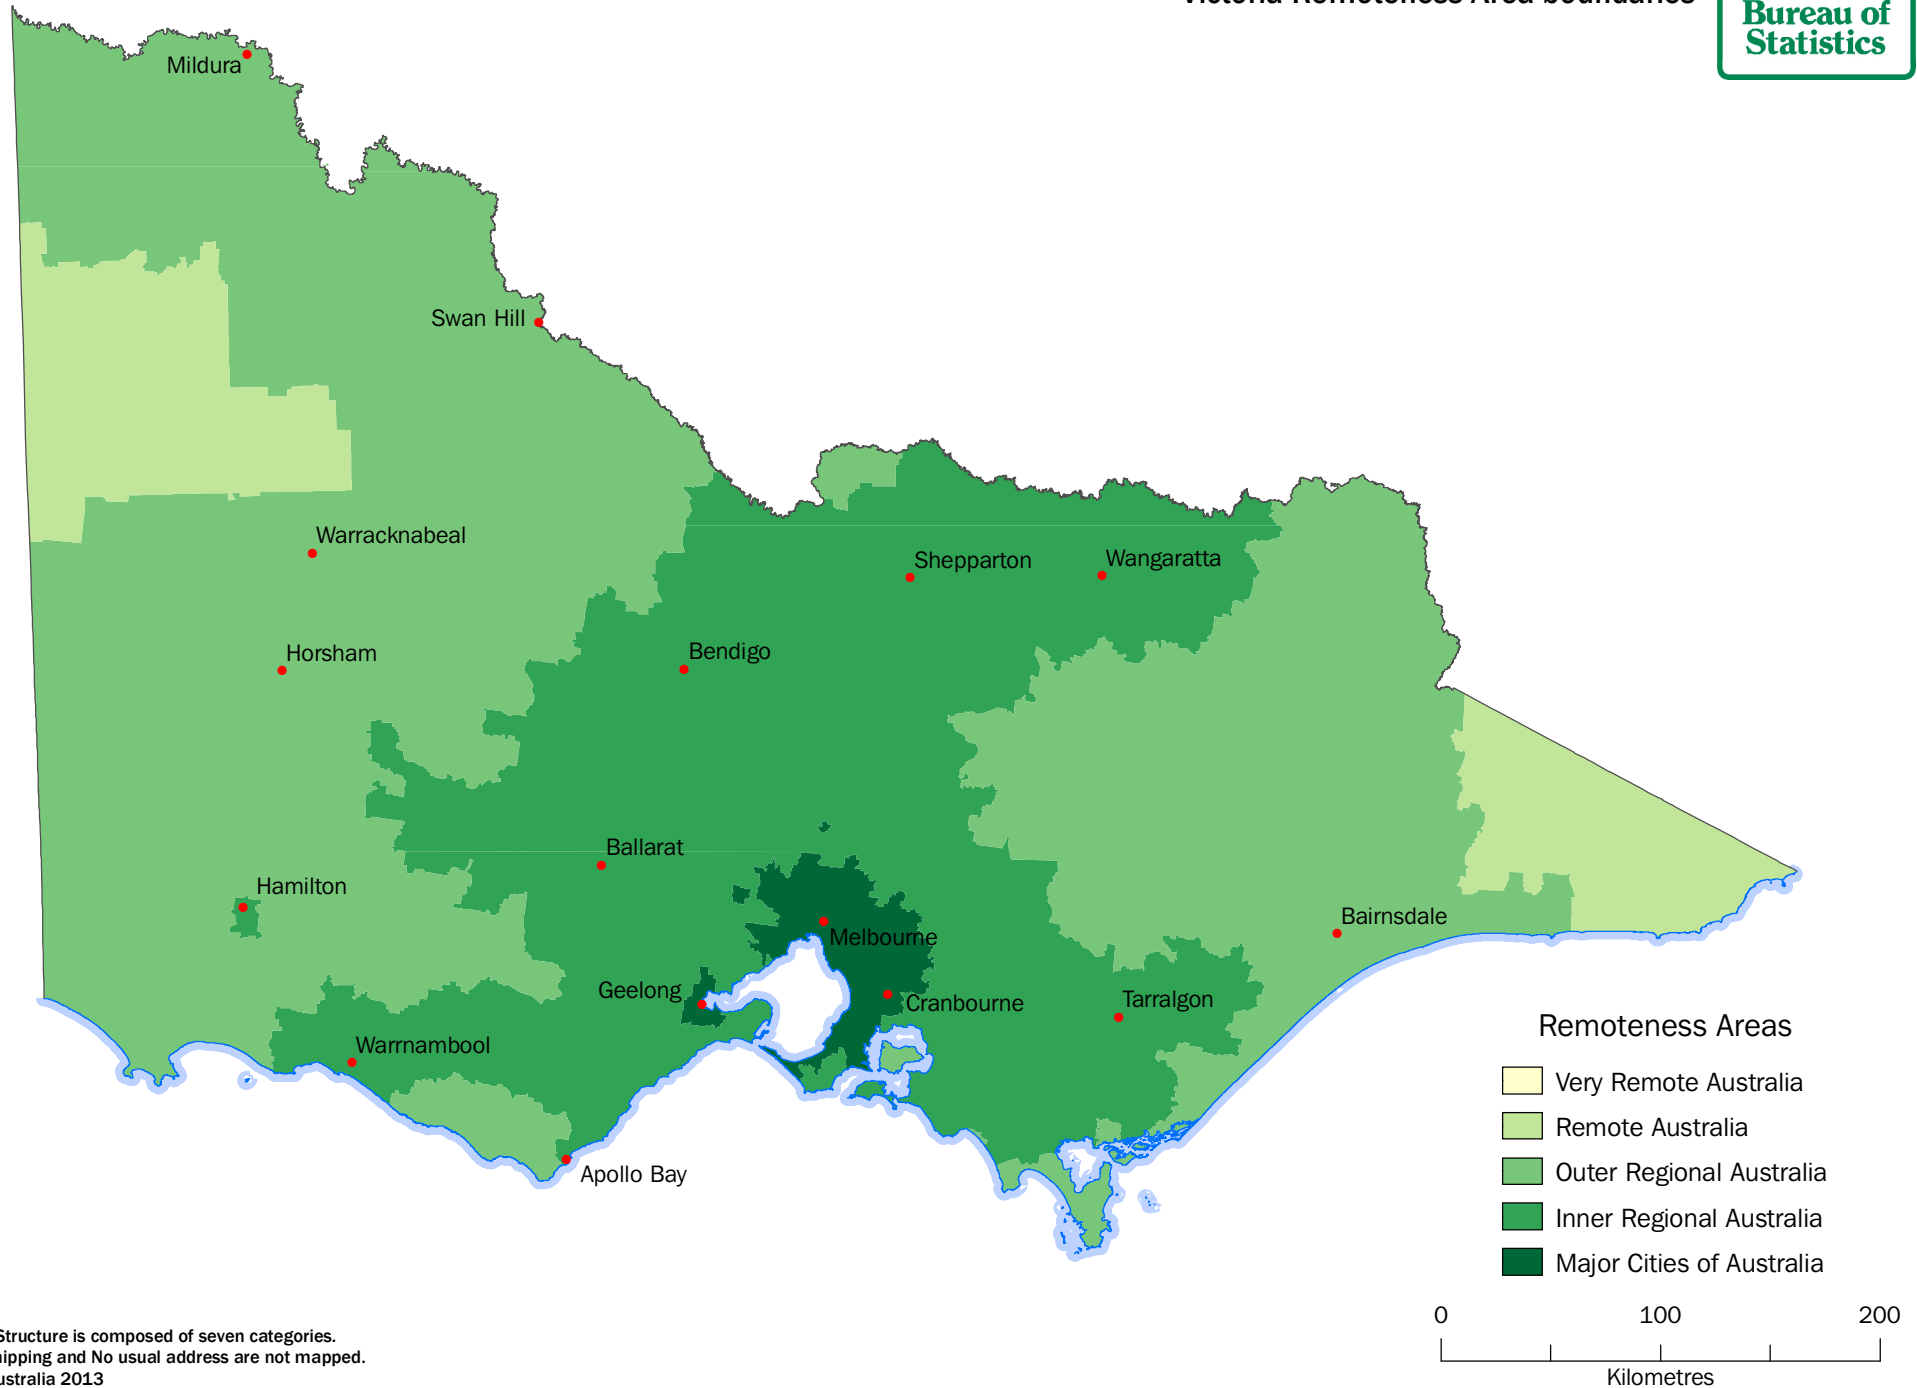

## Remoteness Area Boundaries

## New South Wales Remoteness Area boundaries

Note: The Remoteness Structure is composed of seven categories. Migratory - Offshore - Shipping and No usual address are not mapped.  
© Commonwealth of Australia 2013

# 2011 Australian Statistical Geography Standard: Remoteness Structure

Victoria Remoteness Area boundaries

Note: The Remoteness Structure is composed of seven categories. Migratory - Offshore - Shipping and No usual address are not mapped.  
© Commonwealth of Australia 2013

Remoteness Areas

- Very Remote Australia
- Remote Australia
- Outer Regional Australia
- Inner Regional Australia
- Major Cities of Australia