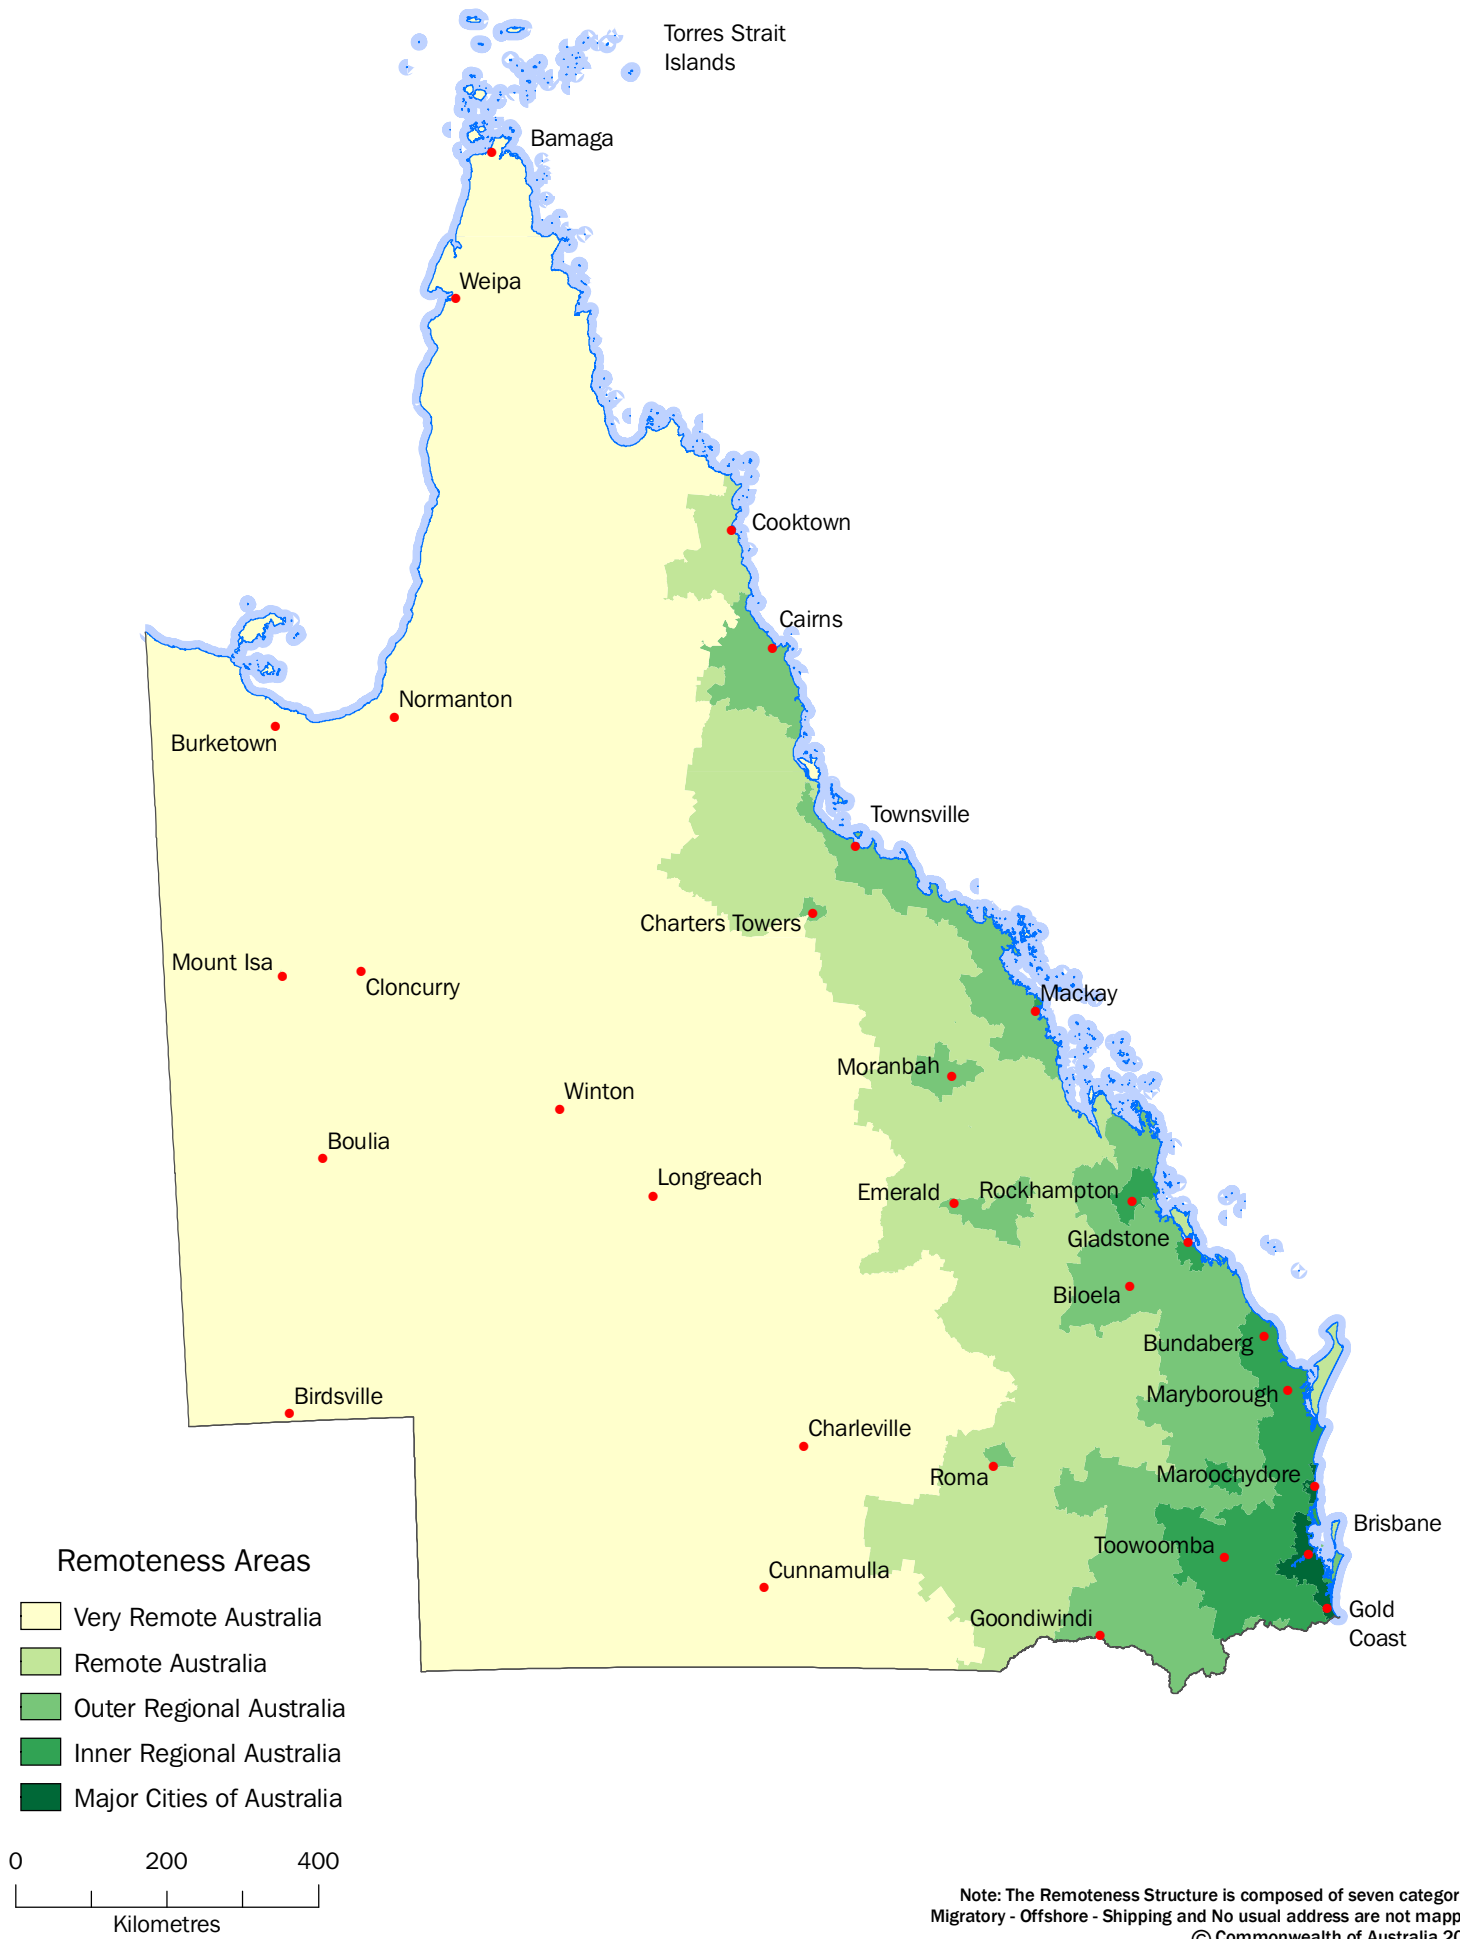

## Remoteness Area Boundaries

## New South Wales Remoteness Area boundaries

Note: The Remoteness Structure is composed of seven categories. Migratory - Offshore - Shipping and No usual address are not mapped.  
© Commonwealth of Australia 2013

# 2011 Australian Statistical Geography Standard: Remoteness Structure

Victoria Remoteness Area boundaries

Note: The Remoteness Structure is composed of seven categories. Migratory - Offshore - Shipping and No usual address are not mapped.  
© Commonwealth of Australia 2013

### Location map