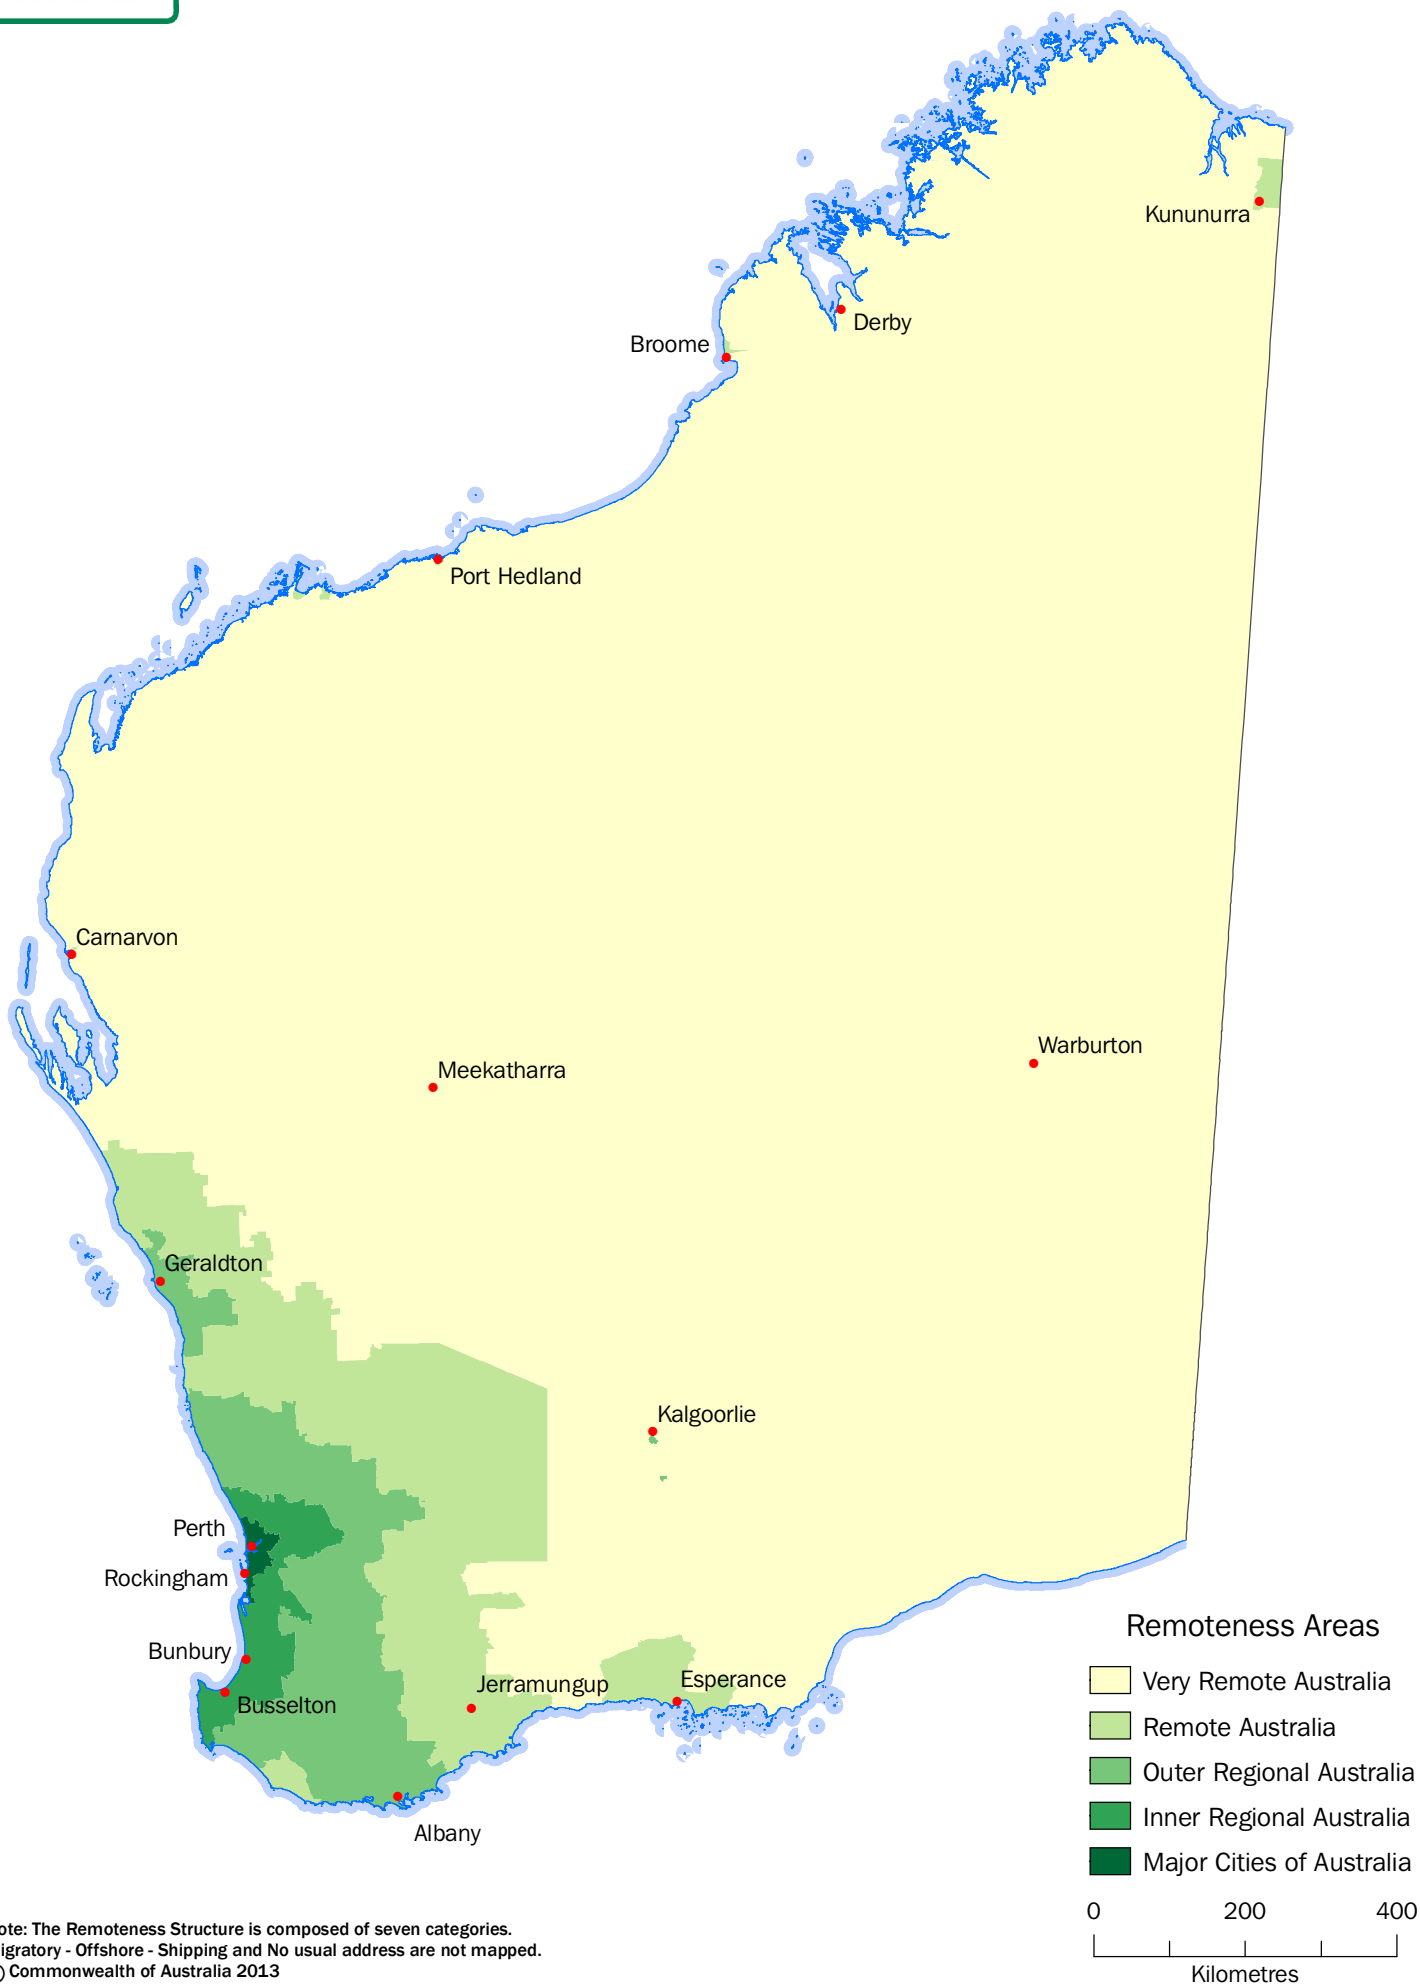

# 2011 Australian Statistical Geography Standard: Remoteness Structure

Victoria Remoteness Area boundaries

Note: The Remoteness Structure is composed of seven categories. Migratory - Offshore - Shipping and No usual address are not mapped.  
© Commonwealth of Australia 2013

Note: The Remoteness Structure is composed of seven categories. Migratory - Offshore - Shipping and No usual address are not mapped.  
 © Commonwealth of Australia 2013

Remoteness Areas

- Very Remote Australia
- Remote Australia
- Outer Regional Australia
- Inner Regional Australia
- Major Cities of Australia

### 1. Cocos (Keeling) Islands

### Location map