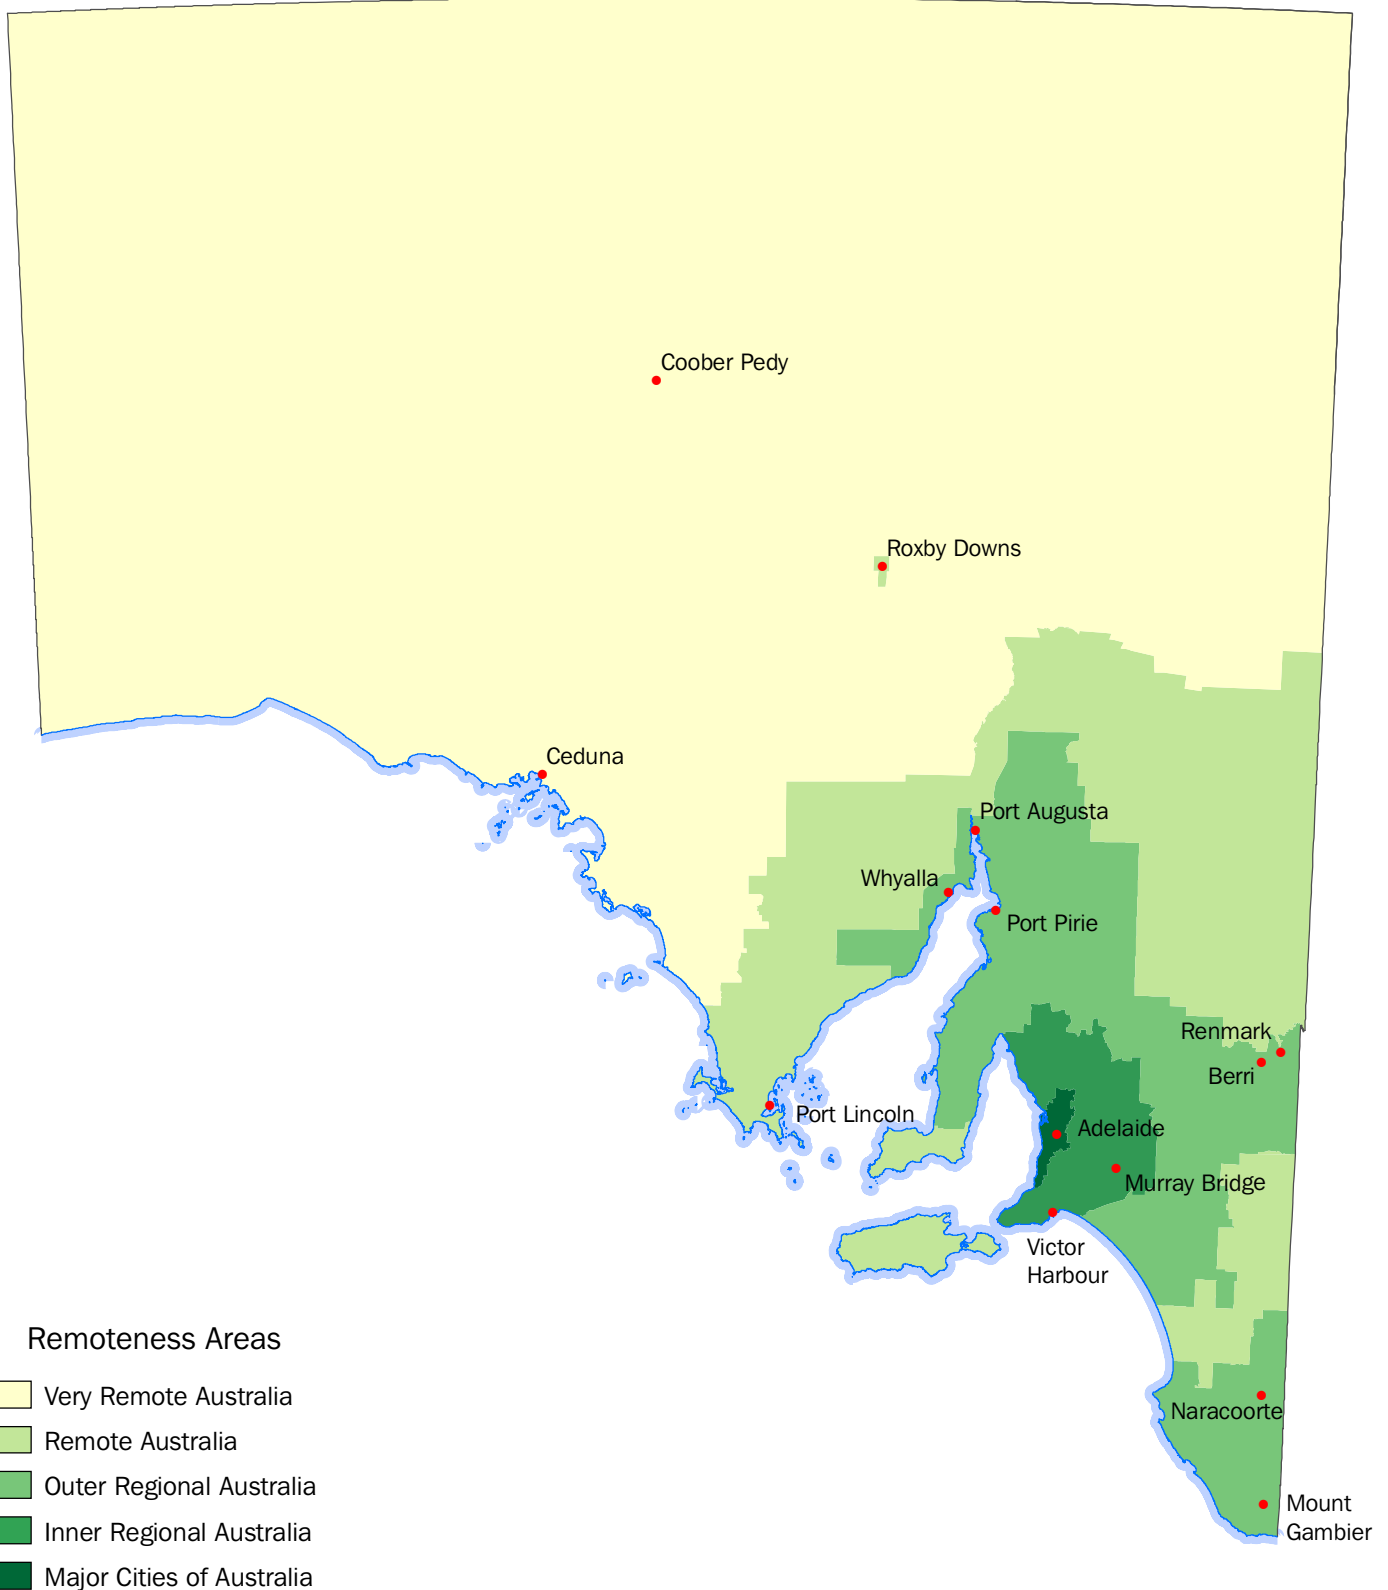

# 2011 Australian Statistical Geography Standard: Remoteness Structure

Victoria Remoteness Area boundaries

Note: The Remoteness Structure is composed of seven categories. Migratory - Offshore - Shipping and No usual address are not mapped.  
© Commonwealth of Australia 2013

Note: The Remoteness Structure is composed of seven categories. Migratory - Offshore - Shipping and No usual address are not mapped.  
 © Commonwealth of Australia 2013

Remoteness Areas

- Very Remote Australia
- Remote Australia
- Outer Regional Australia
- Inner Regional Australia
- Major Cities of Australia

### 1. Cocos (Keeling) Islands

### Location map